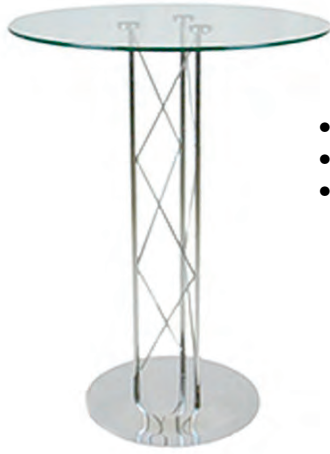

RES-STO-BK-031
 RED - 032
 WHITE - 033

- Comes as a set
 - 30"W x 41.5"H
 - 2 Backless Bar Stools
 - Stool: 13"W x 28.5"H
 - Black Padded Vinyl
- RES-BAR-SET-034**

RES-STO-WH-035

RES-STO-BK-036

RES-BAR-GL-037

- 32" Width
- 42" Height
- Glass Top

RES-BAR-GL-038

- 30" Width
- 36" Height
- 30" Depth
- 38 pounds
- Adjustable

RES-BAR-FG-039

- 30" Width
- 30" Height
- Wood Top

RES-BAR-WD-040

- 30" Width
- 42" Height
- Wood Top