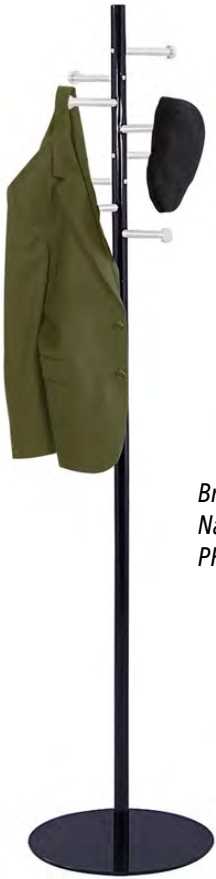

RES-MAN-FG-079

MOLDED MAN TORSO HANGING FORM
RES-MAN-TOR-080

MOLDED MENS SHIRT HANGING FORM
RES-MAN-TOR-081

DON'T FORGET THE
HANGING STAND!

- 48" - 72"H 3" Increments
- 6"L Hang Rail
- Base 14"L x 10"D
- Weight Capacity 25 lbs
- Matte Black Finish

RES-MAN-ST-082

**PLASTIC BLACK GLOSSY
FEMALE MANNEQUIN**

- Height 5' 8"
- Shoe Size 6
- Chest 31" Waist 24½" Hips 33½"
- Glossy Black Finish
- Clear Glass Base 11⅞" X 16¾"

RES-MAN-BK-083

**FIBERGLASS MALE
MANNEQUIN - HEADLESS**

- Size 40 Height 5'8"
- Shoe Size 10
- Chest 38½", Waist 33½", Hips 38"
- White Cameo Finish
- Detachable Arms, Hands & Torso
- Brushed Chrome Base 14½" Dia

RES-MAN-FG-084

*Brushed Metal 67" Spiral
Nail Head Rack
PRES-RAC-BK-085*