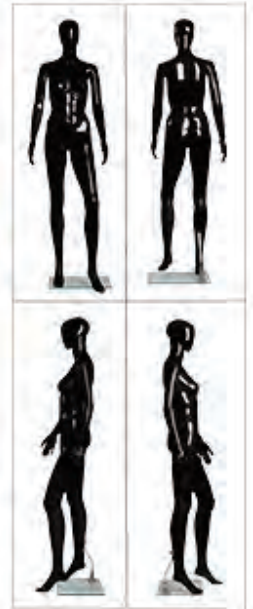

RES-CH-WH-074

RES-CH-BK-075

RES-CH-WH-076

FULL BODY MANNEQUINS

Show off your best fashionable apparel with these fiberglass mannequins!

- Size 38 Height 6'1"
- Shoe Size 9½
- Chest 37½" Waist 29½" Hips 38"
- Brushed Chrome Base 14½"
- Molded Black Hair (No Wig Required)

RES-MAN-FG-077

- Size 6 Height 5'9"
- Shoe Size 6
- Chest 33" Waist 24" Hips 33½"
- Flesh Tone Finish
- Wig Sold Separately
- Clear Glass Base 11⅞" X 16¾"

RES-MAN-FG-078

- Size 38 Height 6' 3½"
- Shoe Size 10½
- Chest 38" Waist 30" Hips 38"
- Flesh Tone
- Molded Blonde Hair (No Wig Required)
- Brushed Chrome Base 14½"

RES-MAN-FG-079

MOLDED MAN TORSO HANGING FORM
RES-MAN-TOR-080

MOLDED MENS SHIRT HANGING FORM
RES-MAN-TOR-081

DON'T FORGET THE
HANGING STAND!

- 48" - 72"H 3" Increments
- 6"L Hang Rail
- Base 14"L x 10"D
- Weight Capacity 25 lbs
- Matte Black Finish

RES-MAN-ST-082

**PLASTIC BLACK GLOSSY
FEMALE MANNEQUIN**

- Height 5' 8"
- Shoe Size 6
- Chest 31" Waist 24½" Hips 33½"
- Glossy Black Finish
- Clear Glass Base 11⅞" X 16¾"

RES-MAN-BK-083

**FIBERGLASS MALE
MANNEQUIN - HEADLESS**